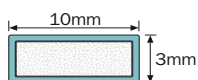

BS476 Pt 20:22

Code	Colour	Description	Size (W x D)	Tube Qty*	Length	S/A
103FOW	White	Fire only intumescent	10mm x 3mm	n/a	2.1m	Yes
103FOW1	White	Fire only intumescent	10mm x 3mm	n/a	1.05m	Yes
103FOB	Brown	Fire only intumescent	10mm x 3mm	n/a	2.1m	Yes
103FOB1	Brown	Fire only intumescent	10mm x 3mm	n/a	1.05m	Yes
103FOBK	Black	Fire only intumescent	10mm x 3mm	n/a	2.1m	Yes
103FOBK1	Black	Fire only intumescent	10mm x 3mm	n/a	1.05m	Yes

10 x 4mm Fire Only Intumescent

BS476 Pt 20:22

Code	Colour	Description	Size (W x D)	Tube Qty*	Length	S/A
104FOB	Brown	Fire only intumescent	10mm x 4mm	125	2.1m	Yes
104FOB1	Brown	Fire only intumescent	10mm x 4mm	125	1.05m	Yes
104FOW	White	Fire only intumescent	10mm x 4mm	125	2.1m	Yes
104FOW1	White	Fire only intumescent	10mm x 4mm	125	1.05m	Yes
104FOC	Cream	Fire only intumescent	10mm x 4mm	125	2.1m	Yes
104FOC1	Cream	Fire only intumescent	10mm x 4mm	125	1.05m	Yes
104FOBK	Black	Fire only intumescent	10mm x 4mm	125	2.1m	Yes
104FOBK1	Black	Fire only intumescent	10mm x 4mm	125	1.05m	Yes
104FOG	Grey	Fire only intumescent	10mm x 4mm	125	2.1m	Yes
104FOG1	Grey	Fire only intumescent	10mm x 4mm	125	1.05m	Yes
104FOLT	Lt Timber	Fire only intumescent	10mm x 4mm	125	2.1m	Yes
104FOP	Platinum	Fire only intumescent	10mm x 4mm	125	2.1m	Yes