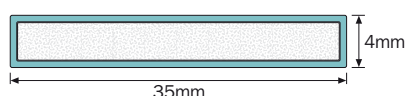

Fire Only Intumescent

30 x 4mm Fire Only Intumescent

BS476 Pt 20:22

Code	Colour	Description	Size (W x D)	Tube Qty*	Length	S/A
304FOB	Brown	Fire only intumescent	30mm x 4mm	n/a	2.1m	Yes
304FOB1	Brown	Fire only intumescent	30mm x 4mm	n/a	1.05m	Yes
304FOW	White	Fire only intumescent	30mm x 4mm	n/a	2.1m	Yes
304FOW1	White	Fire only intumescent	30mm x 4mm	n/a	1.05m	Yes
304FOC	Cream	Fire only intumescent	30mm x 4mm	n/a	2.1m	Yes
304FOC1	Cream	Fire only intumescent	30mm x 4mm	n/a	1.05m	Yes
304FOBK	Black	Fire only intumescent	30mm x 4mm	n/a	2.1m	Yes
304FOBK1	Black	Fire only intumescent	30mm x 4mm	n/a	1.05m	Yes

35 x 4mm Fire Only Intumescent

BS476 Pt 20:22

Code	Colour	Description	Size (W x D)	Tube Qty*	Length	S/A
354FOB	Brown	Fire only intumescent	35mm x 4mm	n/a	2.1m	Yes
354FOB1	Brown	Fire only intumescent	35mm x 4mm	n/a	1.05m	Yes
354FOW	White	Fire only intumescent	35mm x 4mm	n/a	2.1m	Yes
354FOW1	White	Fire only intumescent	35mm x 4mm	n/a	1.05m	Yes
354FOC	Cream	Fire only intumescent	35mm x 4mm	n/a	2.1m	Yes
354FOC1	Cream	Fire only intumescent	35mm x 4mm	n/a	1.05m	Yes
354FOBK	Black	Fire only intumescent	35mm x 4mm	n/a	2.1m	Yes
354FOBK1	Black	Fire only intumescent	35mm x 4mm	n/a	1.05m	Yes