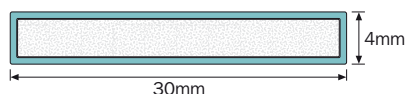

Fire Only Intumescent

30 x 4mm Fire Only Intumescent

BS476 Pt 20:22

Code	Colour	Description	Size (W x D)	Tube Qty*	Length	S/A
304FOB	Brown	Fire only intumescent	30mm x 4mm	n/a	2.1m	Yes
304FOB1	Brown	Fire only intumescent	30mm x 4mm	n/a	1.05m	Yes
304FOW	White	Fire only intumescent	30mm x 4mm	n/a	2.1m	Yes
304FOW1	White	Fire only intumescent	30mm x 4mm	n/a	1.05m	Yes
304FOC	Cream	Fire only intumescent	30mm x 4mm	n/a	2.1m	Yes
304FOC1	Cream	Fire only intumescent	30mm x 4mm	n/a	1.05m	Yes
304FOBK	Black	Fire only intumescent	30mm x 4mm	n/a	2.1m	Yes
304FOBK1	Black	Fire only intumescent	30mm x 4mm	n/a	1.05m	Yes