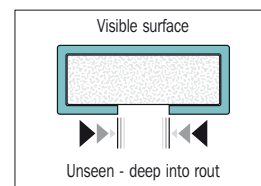

The Norseal Advantage

Compression gap.

Probably the most under rated feature of our product. This is totally unseen being placed at the bottom of the strip deep in the timber groove allowing the product to slightly give when inserted into a tight gap. Generally the industry cannot supply undersized strip products.

Exceptionally sharp edges lead to visually appealing sight lines and easy installation.

Benefits of Range

- BS 476 Pt 20:22
- Comprehensively tested
- Superb quality
- Wet or dry applications

10 x 3mm Fire Only Intumescent