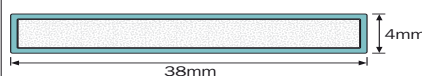

38 x 4mm Fire Only Intumescent

BS476 Pt 20:22

Code	Colour	Description	Size (W x D)	Tube Qty*	Length	S/A
384FOB	Brown	Fire only intumescent	38mm x 4mm	n/a	2.1m	Yes
384FOB1	Brown	Fire only intumescent	38mm x 4mm	n/a	1.05m	Yes
384FOW	White	Fire only intumescent	38mm x 4mm	n/a	2.1m	Yes
384FOW1	White	Fire only intumescent	38mm x 4mm	n/a	1.05m	Yes
384FOC	Cream	Fire only intumescent	38mm x 4mm	n/a	2.1m	Yes
384FOC1	Cream	Fire only intumescent	38mm x 4mm	n/a	1.05m	Yes
384FOBK	Black	Fire only intumescent	38mm x 4mm	n/a	2.1m	Yes
384FOBK1	Black	Fire only intumescent	38mm x 4mm	n/a	1.05m	Yes

S/A = self-adhesive backing

* Please note that the tube quantities help us to help you - if you need exact quantities we can supply mixed tube deliveries. For ease of use look at our tube calculator to work out simple tube quantities.

Tube Calculator

	104FO	104FS	154FO	154FS	204FO	204FS	254FO	254FS
1 Tube	125	75	75	50	50	35	35	25
2 Tubes	250	150	150	100	100	70	70	50
3 Tubes	375	225	225	150	150	105	105	75
4 Tubes	500	300	300	200	200	140	140	100
5 Tubes	625	375	375	250	250	175	175	125
6 Tubes	750	450	450	300	300	210	210	150
7 Tubes	875	525	525	350	350	245	245	175
8 Tubes	1000	600	600	400	400	280	280	200
9 Tubes	1125	675	675	450	450	315	315	225
10 Tubes	1250	750	750	500	500	350	350	250
11 Tubes	1375	825	825	550	550	385	385	275
12 Tubes	1500	900	900	600	600	420	420	300
13 Tubes	1625	975	975	650	650	455	455	325
14 Tubes	1750	1050	1050	700	700	490	490	350
15 Tubes	1875	1125	1125	750	750	525	525	375