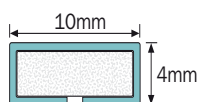

Exceptionally sharp edges lead to visually appealing sight lines and easy installation.

Benefits of Range

- BS 476 Pt 20:22
- Comprehensively tested
- Superb quality
- Wet or dry applications

10 x 3mm Fire Only Intumescent

BS476 Pt 20:22

Code	Colour	Description	Size (W x D)	Tube Qty*	Length	S/A
103FOW	White	Fire only intumescent	10mm x 3mm	n/a	2.1m	Yes
103FOW1	White	Fire only intumescent	10mm x 3mm	n/a	1.05m	Yes
103FOB	Brown	Fire only intumescent	10mm x 3mm	n/a	2.1m	Yes
103FOB1	Brown	Fire only intumescent	10mm x 3mm	n/a	1.05m	Yes
103FOBK	Black	Fire only intumescent	10mm x 3mm	n/a	2.1m	Yes
103FOBK1	Black	Fire only intumescent	10mm x 3mm	n/a	1.05m	Yes

10 x 4mm Fire Only Intumescent

BS476 Pt 20:22

Code	Colour	Description	Size (W x D)	Tube Qty*	Length	S/A
104FOB	Brown	Fire only intumescent	10mm x 4mm	125	2.1m	Yes
104FOB1	Brown	Fire only intumescent	10mm x 4mm	125	1.05m	Yes
104FOW	White	Fire only intumescent	10mm x 4mm	125	2.1m	Yes
104FOW1	White	Fire only intumescent	10mm x 4mm	125	1.05m	Yes
104FOC	Cream	Fire only intumescent	10mm x 4mm	125	2.1m	Yes
104FOC1	Cream	Fire only intumescent	10mm x 4mm	125	1.05m	Yes
104FOBK	Black	Fire only intumescent	10mm x 4mm	125	2.1m	Yes
104FOBK1	Black	Fire only intumescent	10mm x 4mm	125	1.05m	Yes
104FOG	Grey	Fire only intumescent	10mm x 4mm	125	2.1m	Yes
104FOG1	Grey	Fire only intumescent	10mm x 4mm	125	1.05m	Yes
104FOLT	Lt Timber	Fire only intumescent	10mm x 4mm	125	2.1m	Yes
104FOP	Platinum	Fire only intumescent	10mm x 4mm	125	2.1m	Yes