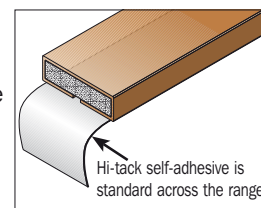

The Norseal Advantage

Compression gap.

Probably the most under rated feature of our product. This is totally unseen being placed at the bottom of the strip deep in the timber groove allowing the product to slightly give when inserted into a tight gap. Generally the industry cannot supply undersized strip products.

Products are tested to BS 476 part 20:22 with a moisture resistant intumescent suitable for use in wet or dry areas on a range of single and double leaf doorsets. Fixing is via high tack acrylic backed self adhesive tape as standard.

Exceptionally sharp edges lead to visually appealing sight lines and easy installation.

Benefits of Range

- BS 476 Pt 20:22
- Comprehensively tested
- Superb quality
- Wet or dry applications

10 x 3mm Fire Only Intumescent